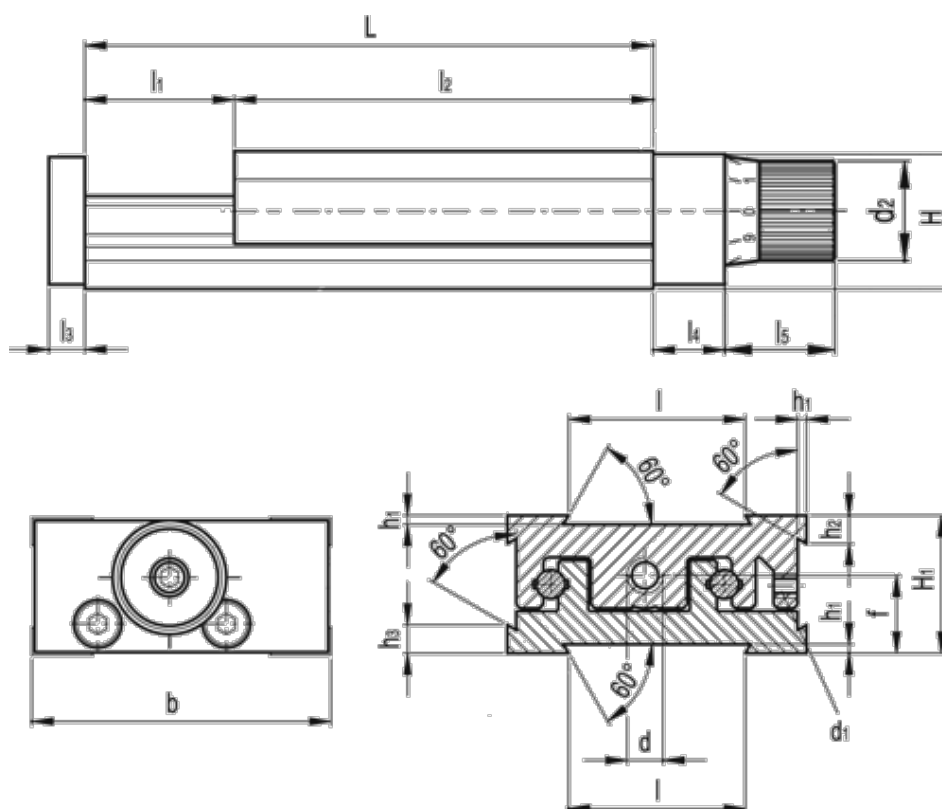

# Data Sheet

Article number: 20770013

Description: Adjustable slide unit  
GN 900-50-170-100-D-1

## Measures

b = 50	h2 = 4.5
d = M6x1	h3 = 7.0
d1 = M4	l = 30
d2 = 17	L - l1 = 170-100
f = 13.0	l2 = 70
H = 23.0	l3 = 6
h1 = 1.5	l4 = 12
H1 = 23	l5 = 20